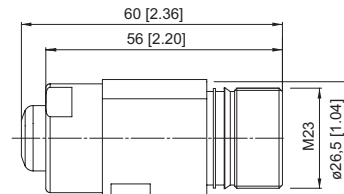

M23 connection technology

Cordsets, pre-assembled

With connector, 12 pin

Working temp. -30°C ... +80°C [-22°F ... +176°F]

Order no.

Female connector with coupling nut + male connector with external thread

Cable: PVC, 6 x 2 x 0.14 mm² [AWG25]
Housing: metal, IP67

pin socket assignment cw

pin socket assignment ccw

suitable for our series:

5000 / 5020	5803 / 5823
5804 / 5824	5805 / 5825
5814 / 5834	5814FSx / 5834FSx
A020 / A02H	H120

	<i>cable length</i> ¹⁾
standard cable length	2 m [6.56']
(available from 1 piece)	5 m [16.40']
	10 m [32.81']
	15 m [49.21']

other cable lengths
(available from 1 piece)

8.0000.6905.0002
8.0000.6905.0005
8.0000.6905.0010
8.0000.6905.0015

8.0000.6905.00xx

xx = length in meters:

1, 3, 8, 12, 20, 25, 30

1) Other cable lengths on request.
2) Shield on housing.