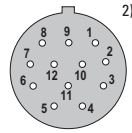

M23 connection technology

Cordsets, pre-assembled

With connector, 12 pin

Working temp. -30°C ... +80°C [-22°F ... +176°F]

Order no.

Female connector with coupling nut + male connector with external thread

Cable: PVC, 6 x 2 x 0.14 mm² [AWG25]
Housing: metal, IP67

pin socket assignment cw

pin socket assignment ccw

suitable for our series:

5000 / 5020	5803 / 5823
5804 / 5824	5805 / 5825
5814 / 5834	5814FSx / 5834FSx
A020 / A02H	H120

	<i>cable length</i> ¹⁾
standard cable length	2 m [6.56']
(available from 1 piece)	5 m [16.40']
	10 m [32.81']
	15 m [49.21']

other cable lengths
(available from 1 piece)

8.0000.6905.0002
8.0000.6905.0005
8.0000.6905.0010
8.0000.6905.0015

8.0000.6905.00xx

xx = length in meters:

1, 3, 8, 12, 20, 25, 30

1) Other cable lengths on request.
2) Shield on housing.