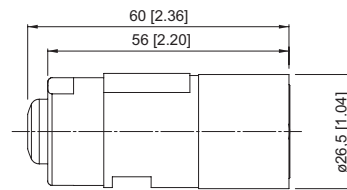

M23 connection technology

Cordsets, pre-assembled

With connector, 12 pin

Working temp. -30°C ... +80°C [-22°F ... +176°F]

Order no.

Female connector with coupling nut + male connector with external thread

Cable: PVC, 6 x 2 x 0.14 mm² [AWG25]
Housing: metal, IP67

pin socket assignment cw

pin socket assignment ccw

suitable for our series:

5000 / 5020	5803 / 5823
5804 / 5824	5805 / 5825
5814 / 5834	5814FSx / 5834FSx
A020 / A02H	H120

	<i>cable length</i> ¹⁾
standard cable length	2 m [6.56']
(available from 1 piece)	5 m [16.40']
	10 m [32.81']
	15 m [49.21']

other cable lengths
(available from 1 piece)

8.0000.6905.0002
8.0000.6905.0005
8.0000.6905.0010
8.0000.6905.0015

8.0000.6905.00xx

xx = length in meters:

1, 3, 8, 12, 20, 25, 30

1) Other cable lengths on request.
2) Shield on housing.