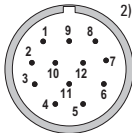

M23 connection technology

Cordsets, pre-assembled

With connector, 12 pin

Working temp. -30°C ... +80°C [-22°F ... +176°F]

Order no.

Female connector with coupling nut + male connector with external thread

Cable: PVC, 6 x 2 x 0.14 mm² [AWG25]
Housing: metal, IP67

pin socket assignment cw

pin socket assignment ccw

suitable for our series:

5000 / 5020	5803 / 5823
5804 / 5824	5805 / 5825
5814 / 5834	5814FSx / 5834FSx
A020 / A02H	H120

	<i>cable length</i> ¹⁾
standard cable length	2 m [6.56']
(available from 1 piece)	5 m [16.40']
	10 m [32.81']
	15 m [49.21']

other cable lengths
(available from 1 piece)

8.0000.6905.0002
8.0000.6905.0005
8.0000.6905.0010
8.0000.6905.0015

8.0000.6905.00xx

xx = length in meters:

1, 3, 8, 12, 20, 25, 30

1) Other cable lengths on request.
2) Shield on housing.