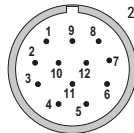

M23 connection technology

Cordsets, pre-assembled

With connector, 12 pin

Working temp. -30°C ... +80°C [-22°F ... +176°F]

Order no.

Female connector with coupling nut + male connector with external thread

Cable: PVC, 6 x 2 x 0.14 mm² [AWG25]
Housing: metal, IP67

pin socket assignment cw

pin socket assignment ccw

suitable for our series:

5853 / 5873	5853FSx / 5873FSx
5863 / 5883	5863FSx / 5883FSx
F5863 / F5883	

*cable length*¹⁾

standard cable length	2 m [6.56']
(available from 1 piece)	5 m [16.40']
	10 m [32.81']
	15 m [49.21']