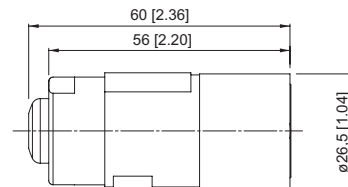

pin socket assignment cw

pin socket assignment ccw

suitable for our series:

5853 / 5873	5853FSx / 5873FSx
5863 / 5883	5863FSx / 5883FSx
F5863 / F5883	

*cable length*¹⁾

standard cable length	2 m [6.56']
(available from 1 piece)	5 m [16.40']
	10 m [32.81']
	15 m [49.21']

other cable lengths
(available from 1 piece)

8.0000.6905.0002.0.032
8.0000.6905.0005.0.032
8.0000.6905.0010.0.032
8.0000.6905.0015.0.032

8.0000.6905.00xx.0032

xx = length in meters:

1, 3, 8, 12, 20, 25, 30