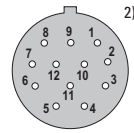

M23 connection technology

Cordsets, pre-assembled

With connector, 12 pin

Working temp. -30°C ... +80°C [-22°F ... +176°F]

Order no.

Female connector with coupling nut + male connector with external thread

Cable: PVC, 6 x 2 x 0.14 mm² [AWG25]
Housing: metal, IP67

pin socket assignment cw

pin socket assignment ccw

suitable for our series:

5853 / 5873	5853FSx / 5873FSx
5863 / 5883	5863FSx / 5883FSx
F5863 / F5883	

*cable length*¹⁾

standard cable length	2 m [6.56']
(available from 1 piece)	5 m [16.40']
	10 m [32.81']
	15 m [49.21']

other cable lengths
(available from 1 piece)

8.0000.6905.0002.0.032
8.0000.6905.0005.0.032
8.0000.6905.0010.0.032
8.0000.6905.0015.0.032

8.0000.6905.00xx.0032

xx = length in meters:

1, 3, 8, 12, 20, 25, 30