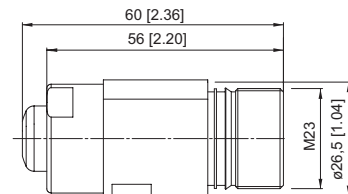

M23 connection technology

Cordsets, pre-assembled

With connector, 12 pin

Working temp. -30°C ... +80°C [-22°F ... +176°F]

Order no.

Female connector with coupling nut + male connector with external thread

Cable: PVC, 6 x 2 x 0.14 mm² [AWG25]
Housing: metal, IP67

pin socket assignment cw

pin socket assignment ccw

suitable for our series:

5853 / 5873	5853FSx / 5873FSx
5863 / 5883	5863FSx / 5883FSx
F5863 / F5883	

*cable length*¹⁾

standard cable length	2 m [6.56']
(available from 1 piece)	5 m [16.40']
	10 m [32.81']
	15 m [49.21']

other cable lengths
(available from 1 piece)

8.0000.6905.0002.0.032
8.0000.6905.0005.0.032
8.0000.6905.0010.0.032
8.0000.6905.0015.0.032

8.0000.6905.00xx.0032

xx = length in meters:

1, 3, 8, 12, 20, 25, 30