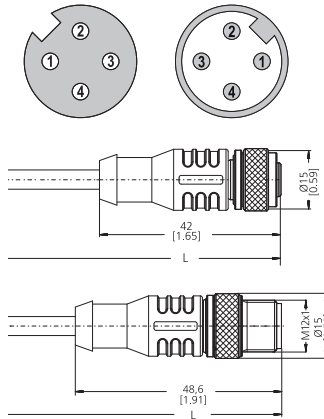

Connection technology

M12 connection technology

Cordsets, pre-assembled

With connector, 4 pin

Working temp. -30°C ... +80°C [-22°F ... +176°F]

Order no.

Female connector with coupling nut + male connector with external thread
A coded, straight power supply

Cable: PUR, 4 x 0.34 mm² [AWG22]
Housing: metal / plastic, IP67

suitable for our series:

5858 / 5878 5868 / 5888
EMIO.SIO.10xP

*cable length*¹⁾

standard cable length 2 m [6.56']
(available from 1 piece) 5 m [16.40']
 10 m [32.81']
 15 m [49.21']

other cable lengths
(minimum order quantity 4 pieces)

05.00.6061.6462.002M
05.00.6061.6462.005M
05.00.6061.6462.010M
05.00.6061.6462.015M

05.00.6061.6462.0xxM

xx = length in meters:
1, 3, 8, 12, 20, 25, 30